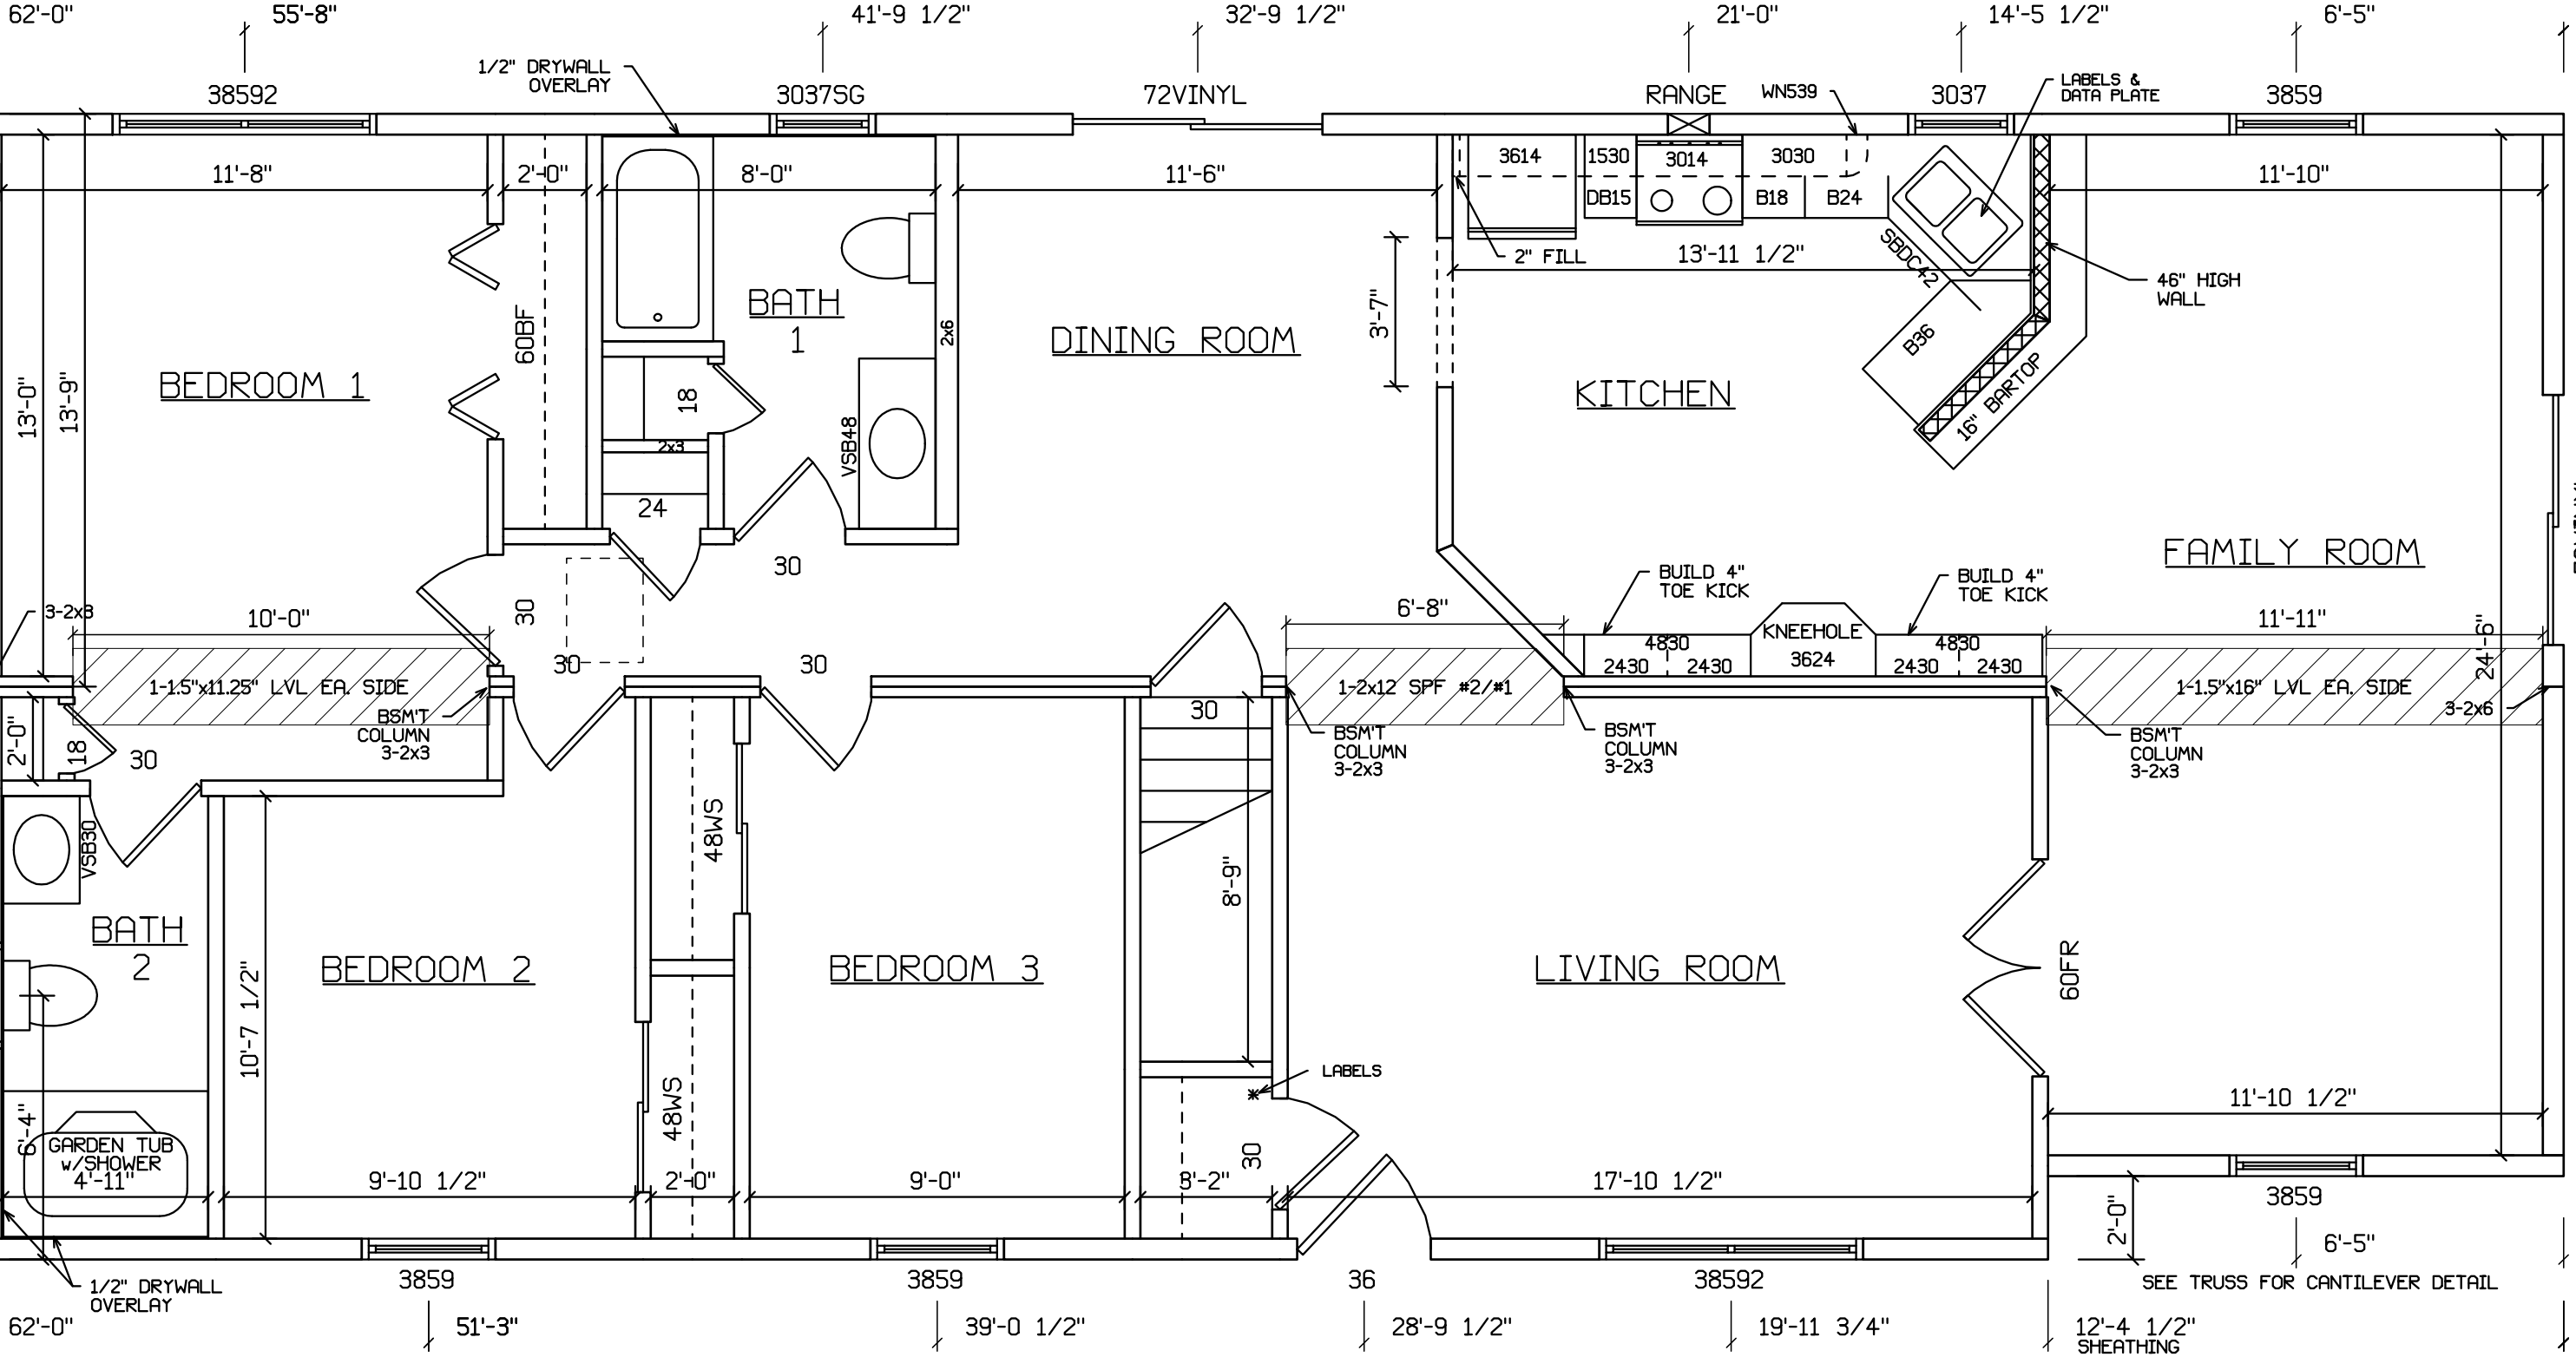

62'-0" 55'-8" 41'-9 1/2" 32'-9 1/2" 21'-0" 14'-5 1/2" 6'-5"

38592 1/2" DRYWALL OVERLAY 3037SG 72VINYL RANGE WN539 3037 LABELS & DATA PLATE 3859

11'-8" 2'-0" 8'-0" 11'-6" 13'-11 1/2" 11'-10"

BEDROOM 1

BATH 1

DINING ROOM

KITCHEN

FAMILY ROOM

LIVING ROOM

BEDROOM 2

BEDROOM 3

BATH 2

GARDEN TUB w/ SHOWER 4'-11"

1/2" DRYWALL OVERLAY 3859 51'-3" 39'-0 1/2" 28'-9 1/2" 19'-11 3/4" 12'-4 1/2" SHEATHING

SEE TRUSS FOR CANTILEVER DETAIL