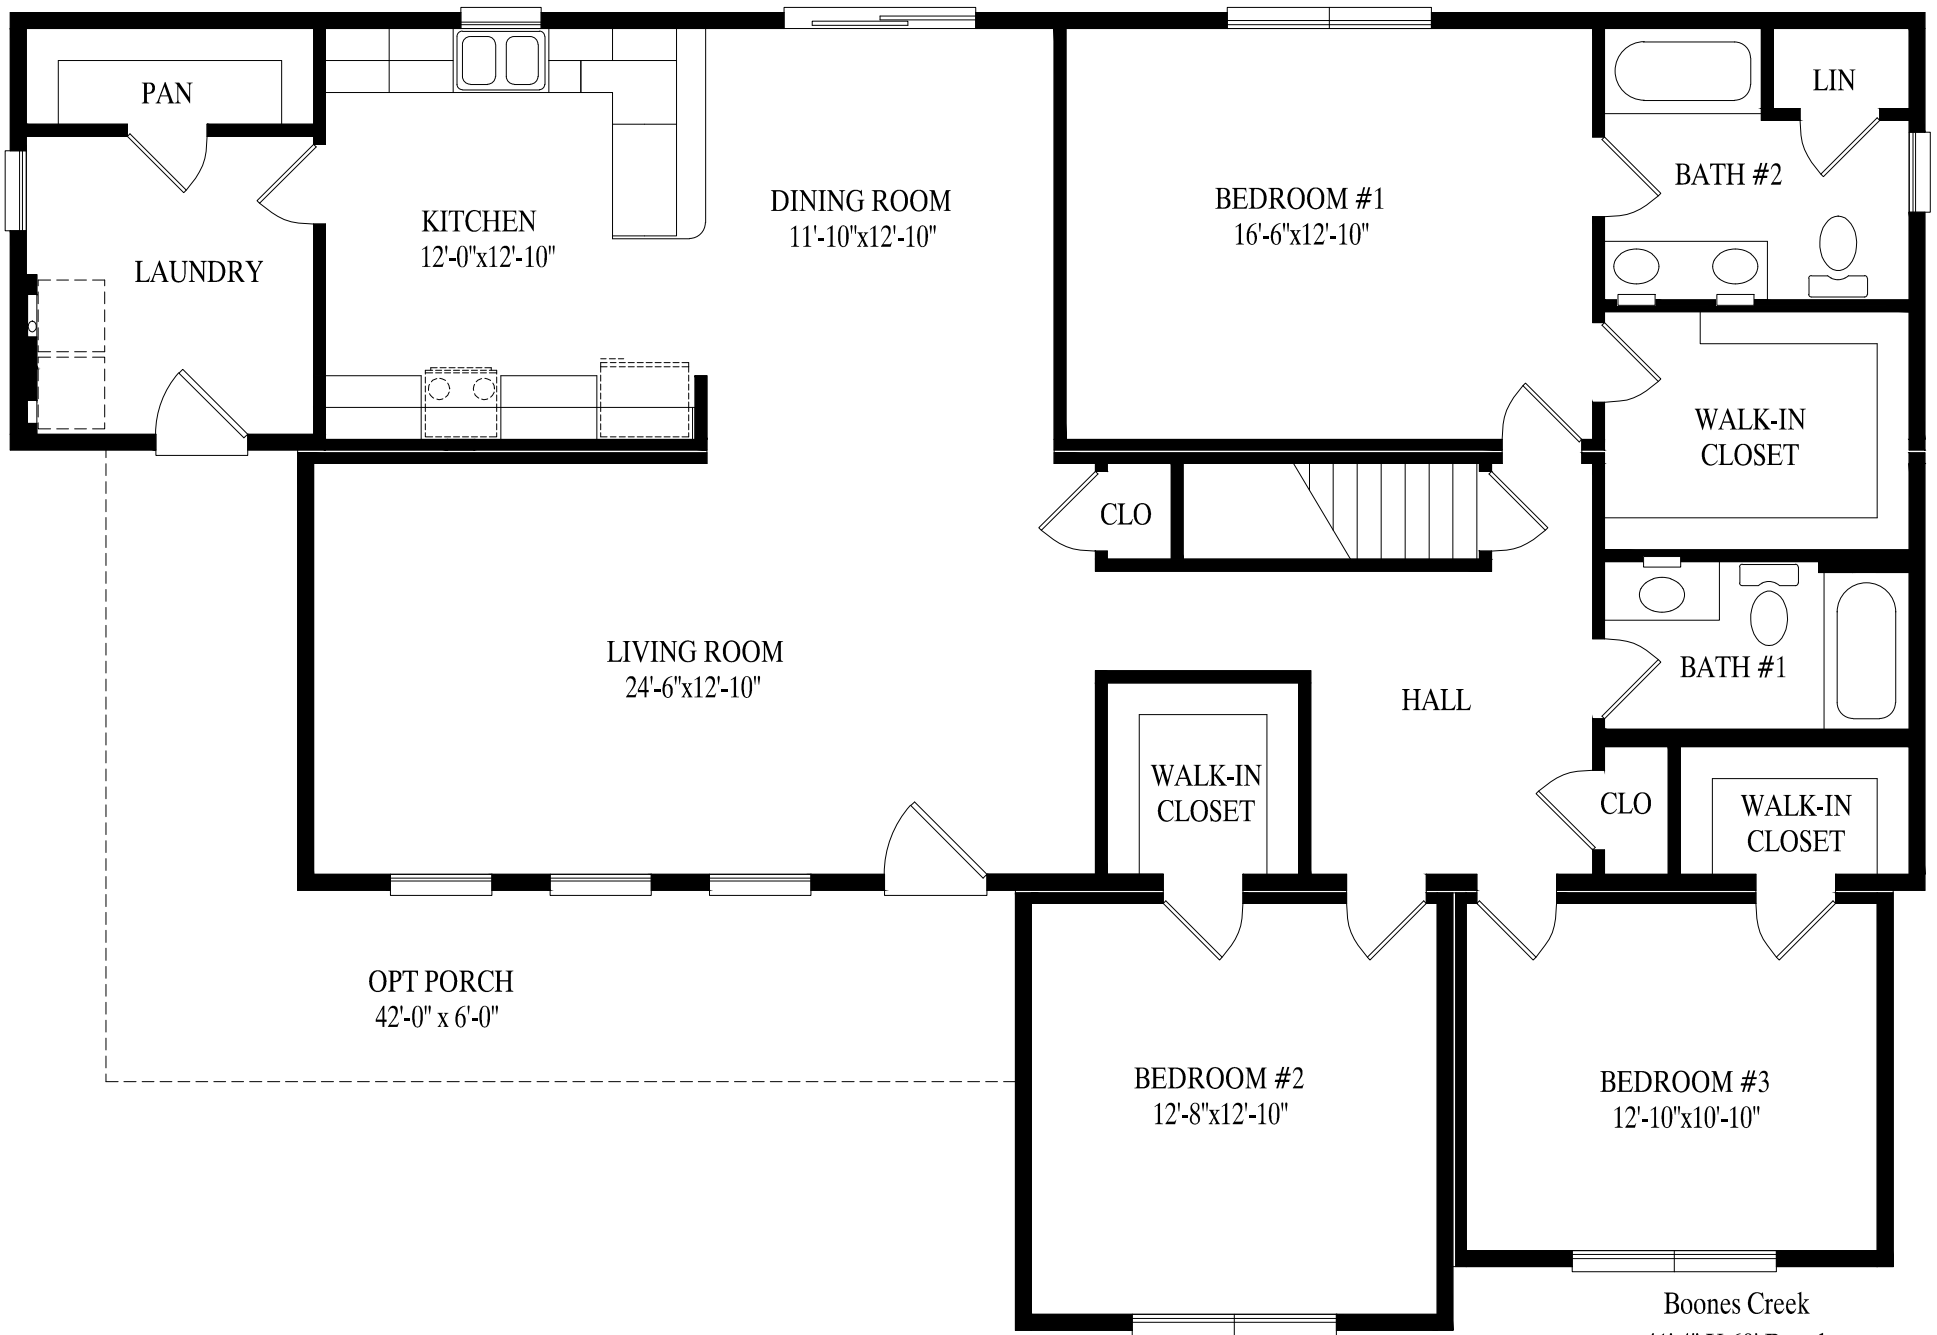

“Boones Creek”

Boones Creek
 41' 4" X 60' Ranch
 1870 Total Sq. Ft.