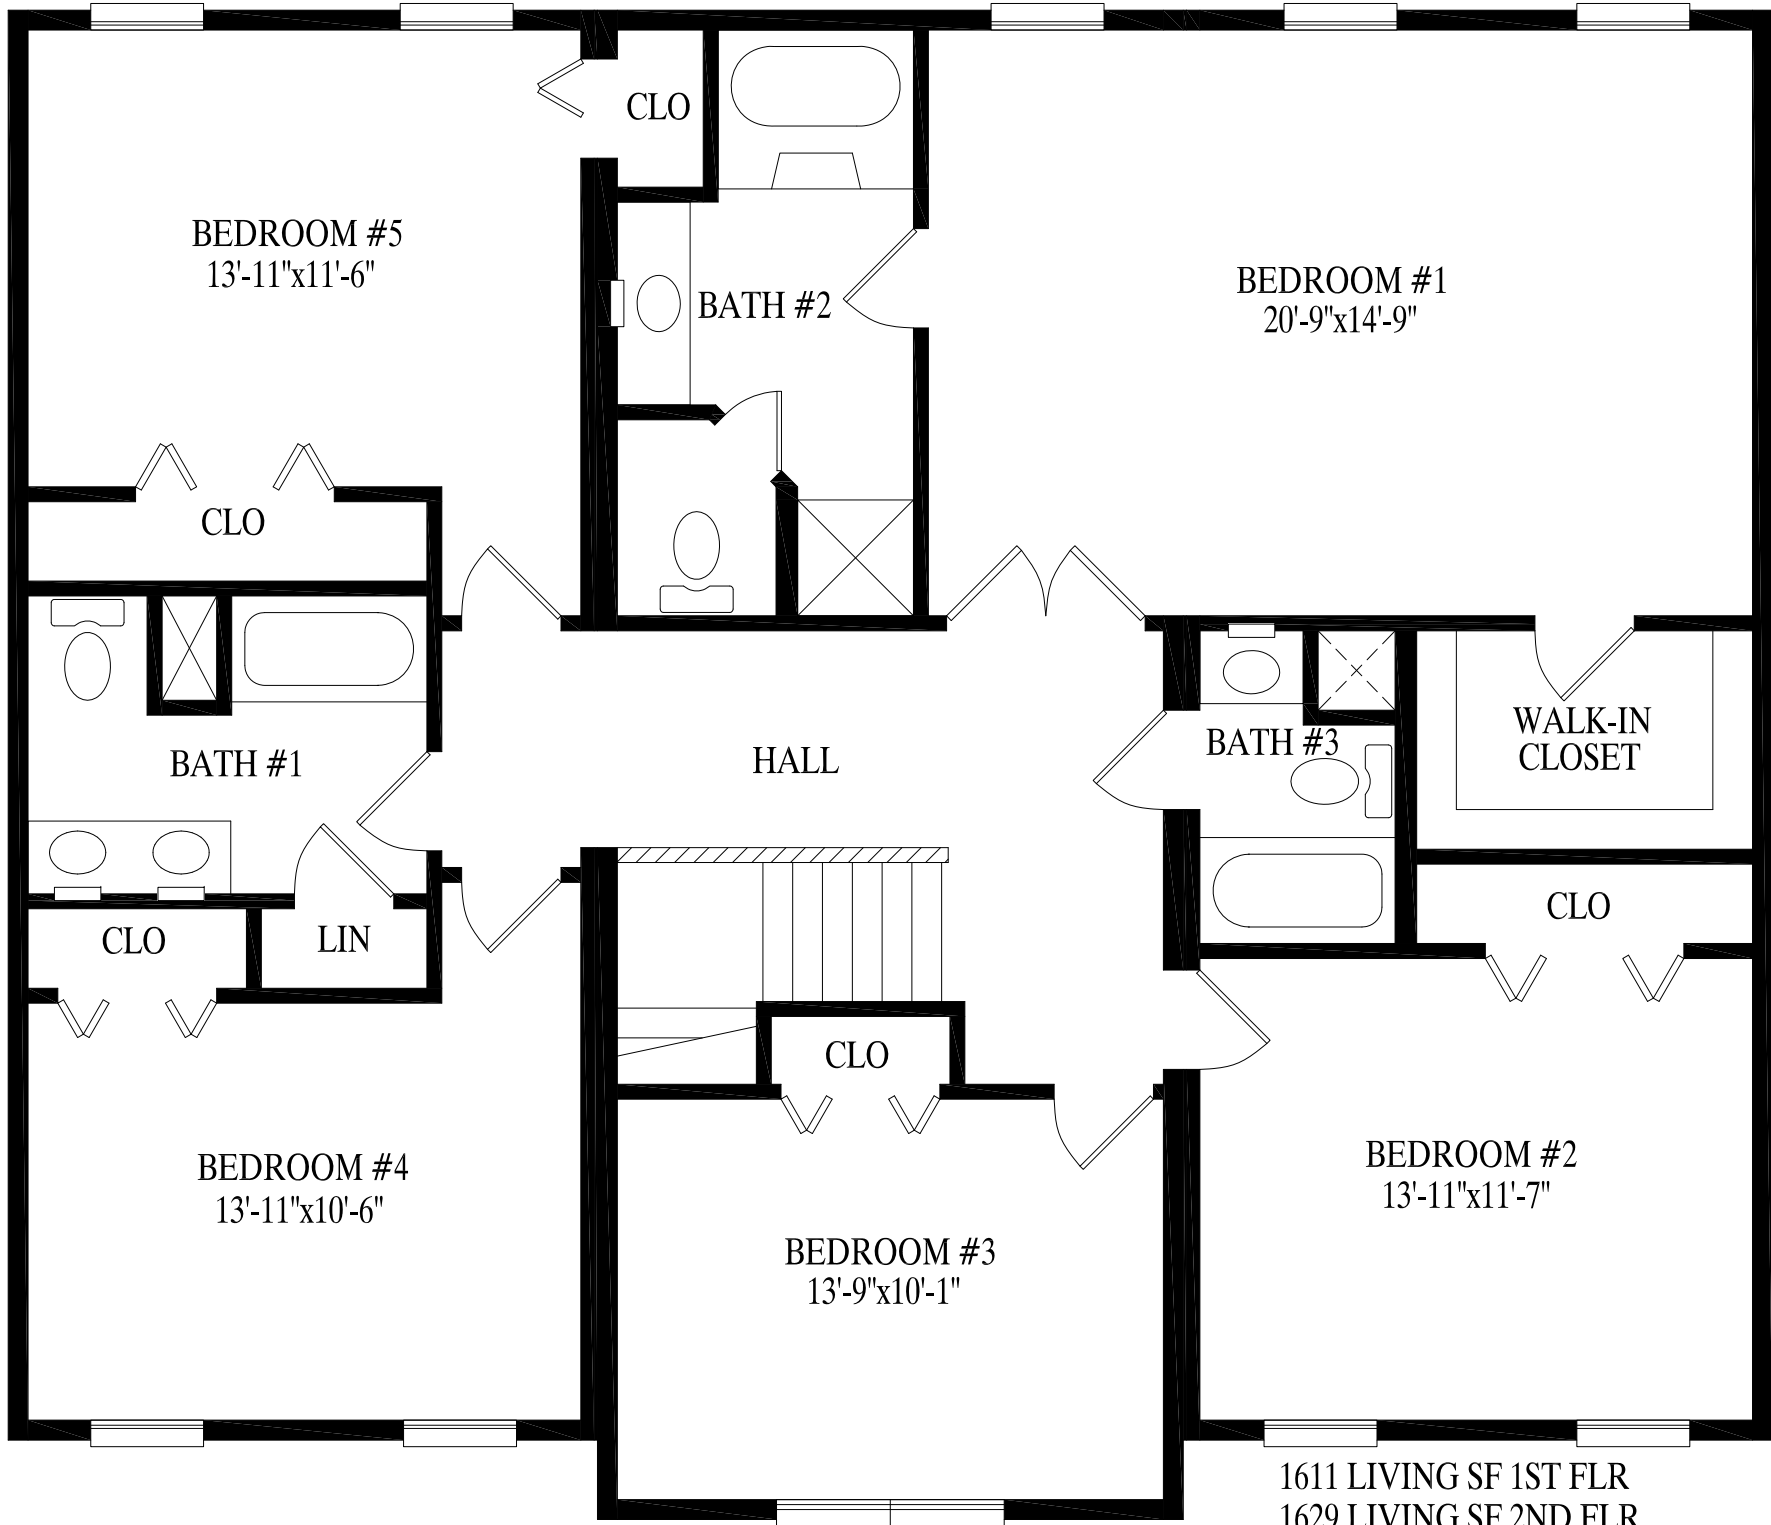

1611 LIVING SF 1ST FLR
1629 LIVING SF 2ND FLR
3240 LIVING SF 1ST AND 2ND FLR

BEDROOM #5
13'-11"x11'-6"

BEDROOM #1
20'-9"x14'-9"

BATH #1

BATH #2

BATH #3

HALL

WALK-IN CLOSET

CLO

LIN

CLO

CLO

BEDROOM #4
13'-11"x10'-6"

BEDROOM #3
13'-9"x10'-1"

BEDROOM #2
13'-11"x11'-7"

1611 LIVING SF 1ST FLR
1629 LIVING SF 2ND FLR
3240 LIVING SF 1ST AND 2ND FLR