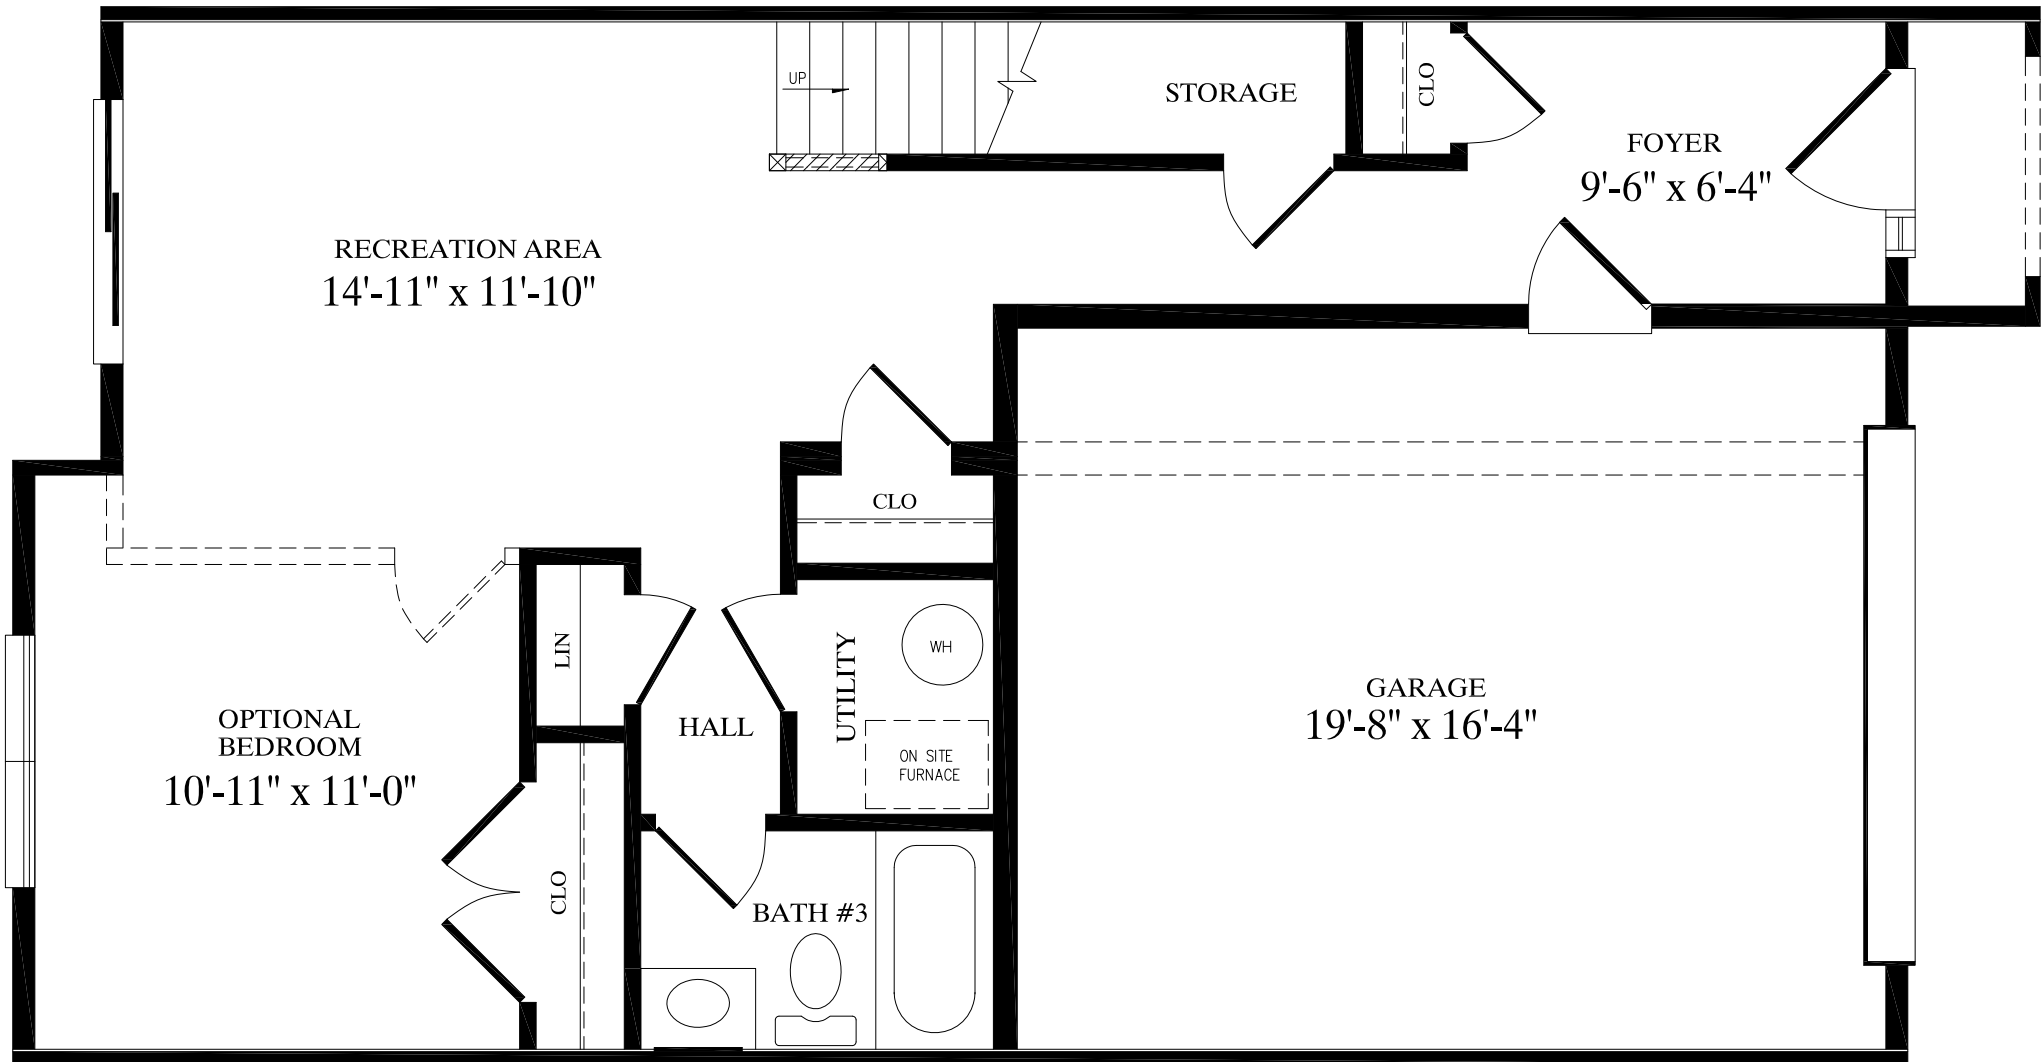

LOT LINE

FIRE RETARDENT
ROOF SHEATHING

4'-0"

FIRE RETARDENT
ROOF SHEATHING

4'-0"

LOT LINE

BURTONSVILLE
24'-0" X 43'-0"
3,099 TOTAL Sq. Ft.

FAMILY ROOM
14'-10" x 10'-3"

DINING ROOM / LIVING ROOM
22'-8" x 23'-3"

BREAKFAST
NOOK
10'-7" x 13'-0"