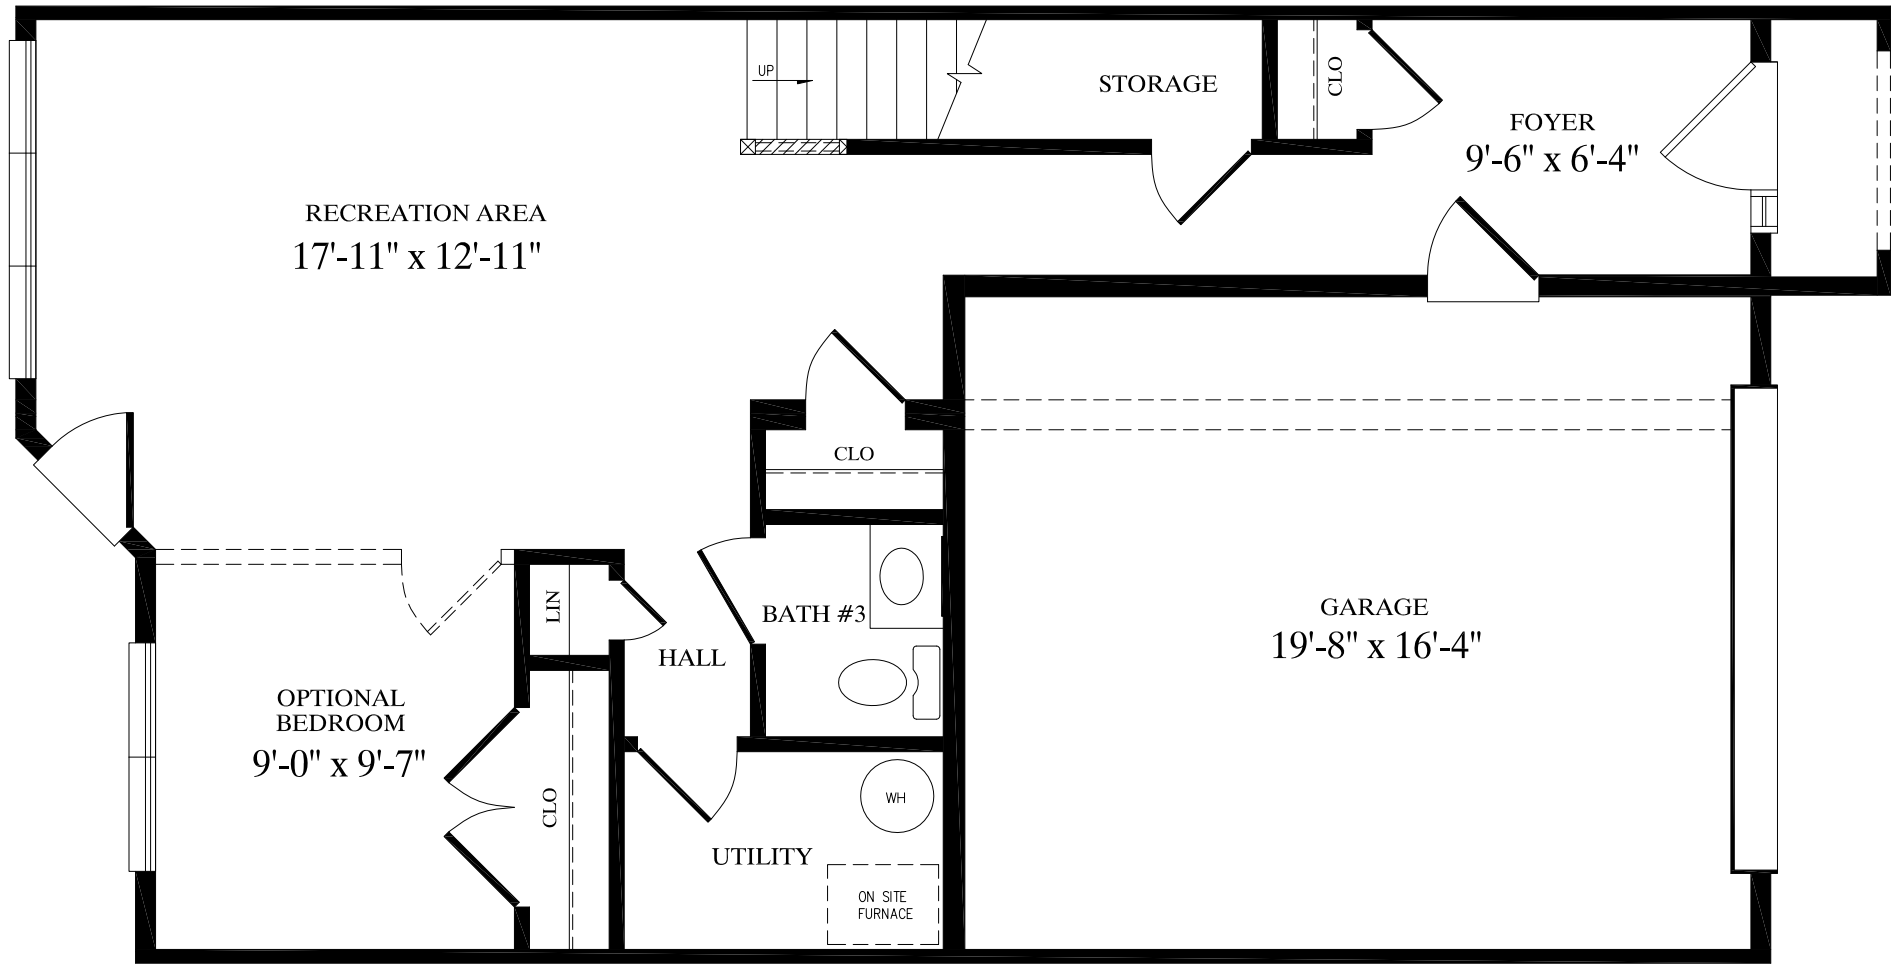

LOT LINE

FIRE RETARDENT
ROOF SHEATHING
4'-0"

FIRE RETARDENT
ROOF SHEATHING
4'-0"

LOT LINE

BROOKVILLE
24'-0" X 47'-0"
3,129 TOTAL Sq. Ft.